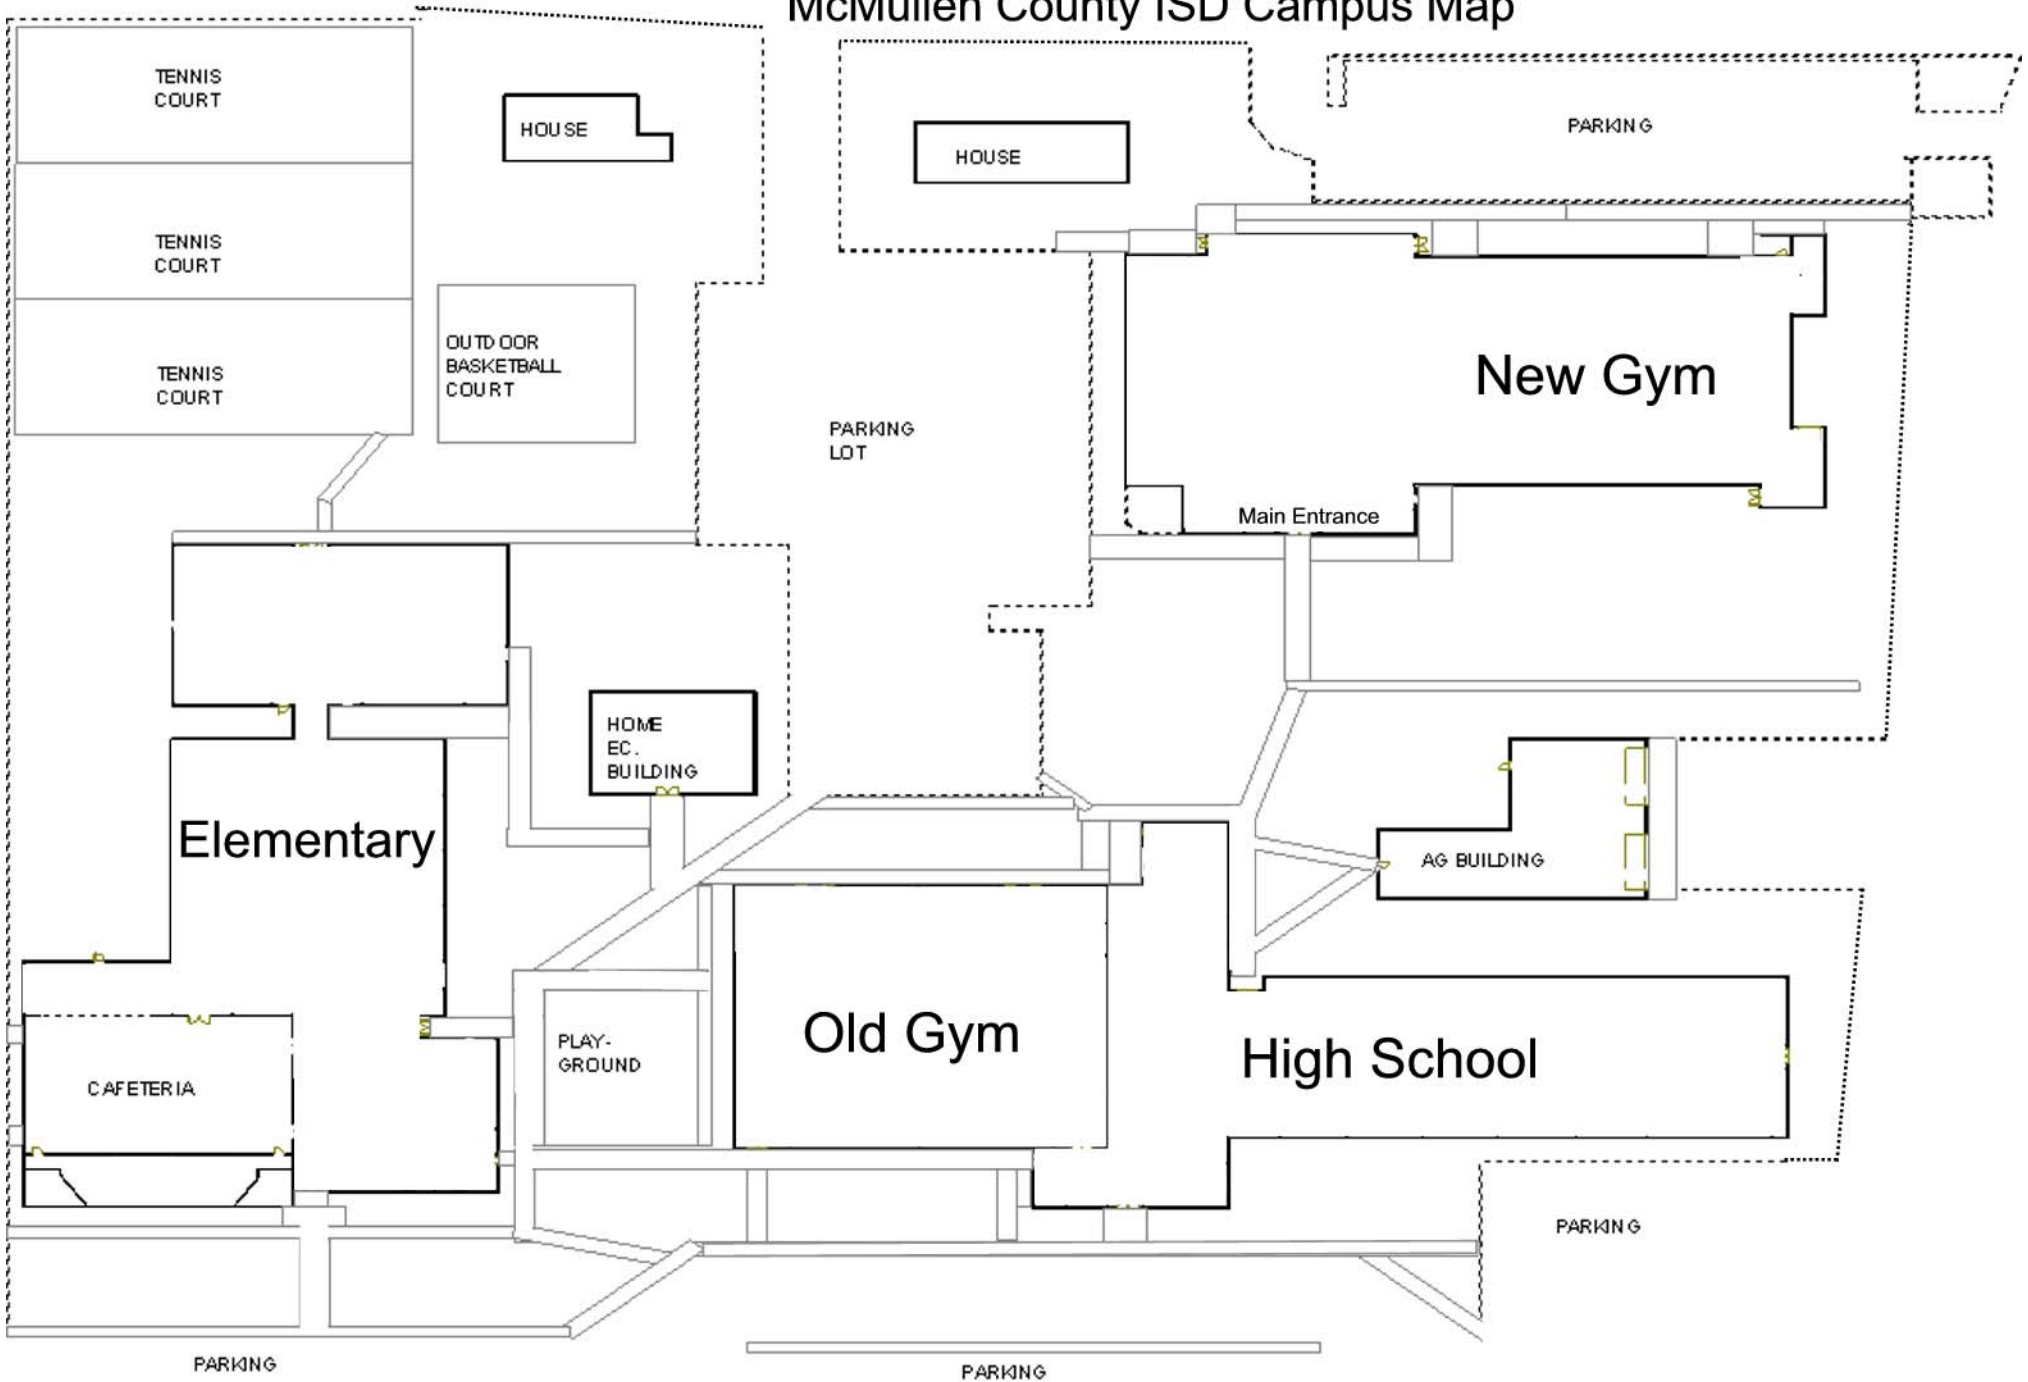

McMullen County ISD Campus Map

← North to Jourdanton

Texas Hwy 16

South to Freer →